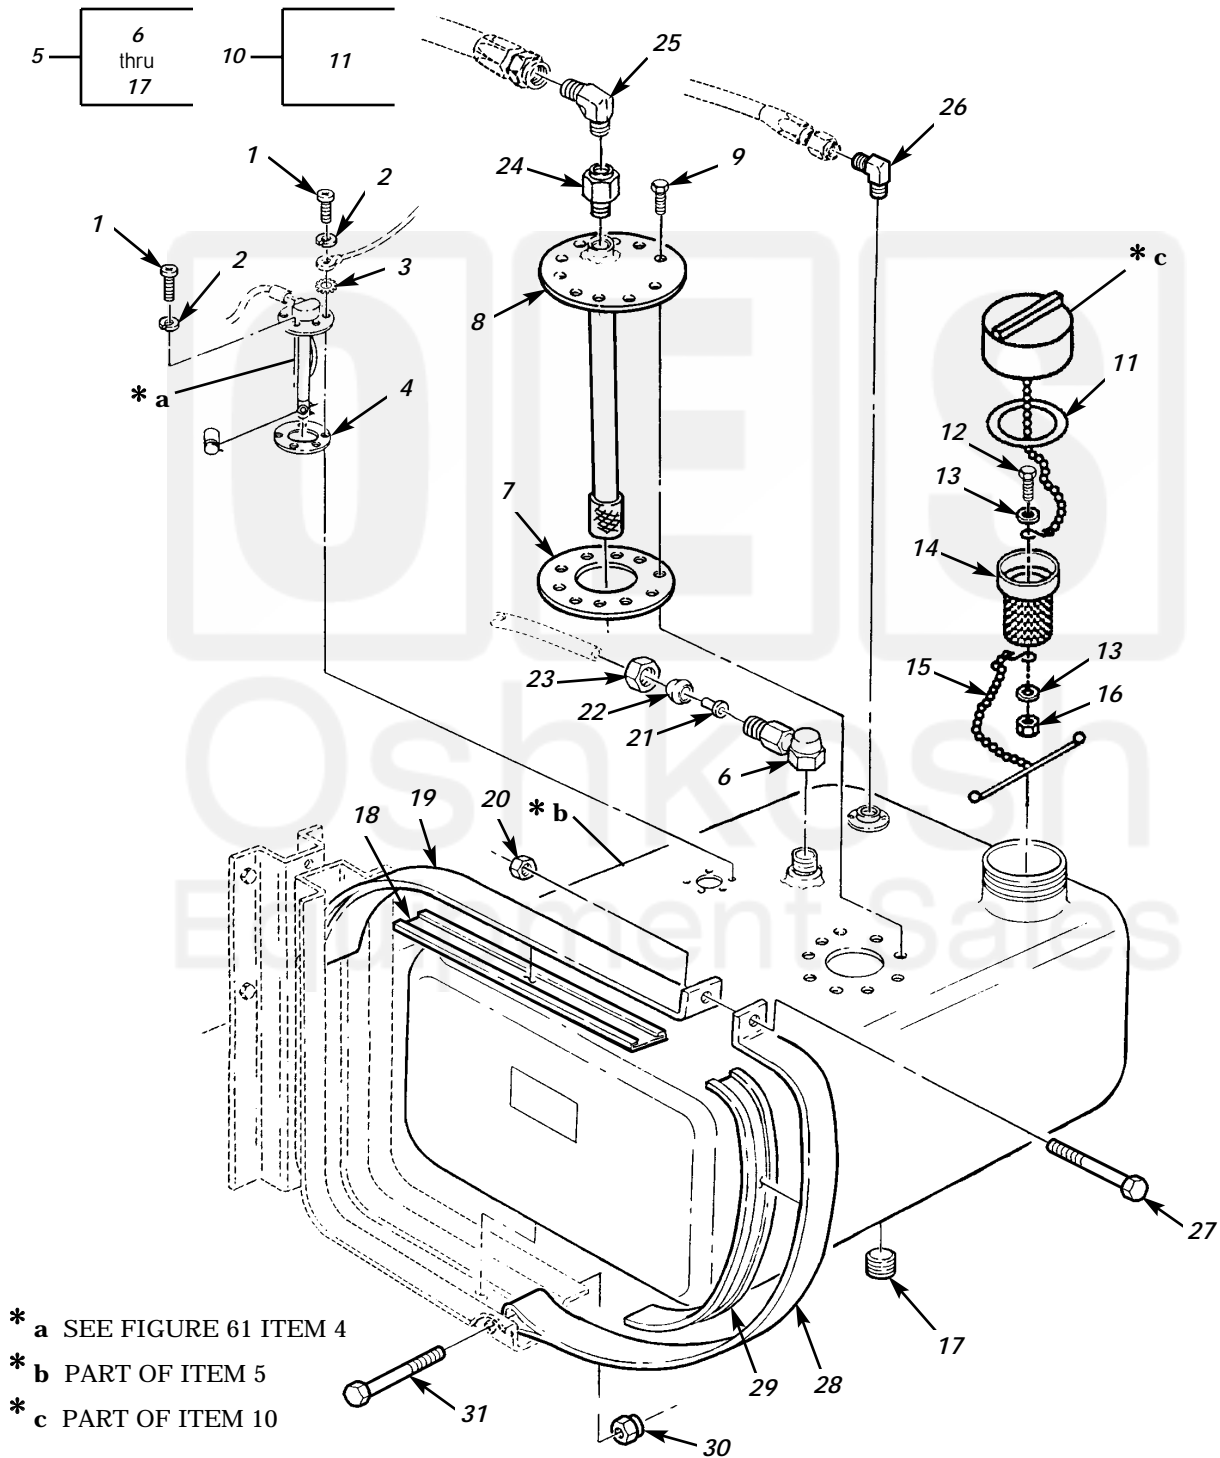

UNIT, DIRECT SUPPORT, AND GENERAL SUPPORT MAINTENANCE  
REPAIR PARTS AND SPECIAL TOOLS LIST

EXTENDED SERVICE PROGRAM (ESP)

TRUCK, CARGO, 2-1/2-TON, 6X6, M44A3 SERIES TRUCKS (DIESEL)

M35A3, W/O WINCH (NSN 2320-01-383-2047); W/WINCH (NSN 2320-01-383-3850);  
M35A3C, W/O WINCH (NSN 2320-01-383-2050); W/WINCH (NSN 2320-01-383-2049);  
M36A3, W/O WINCH (NSN 2320-01-383-2048); W/WINCH (NSN 2320-01-383-2046).